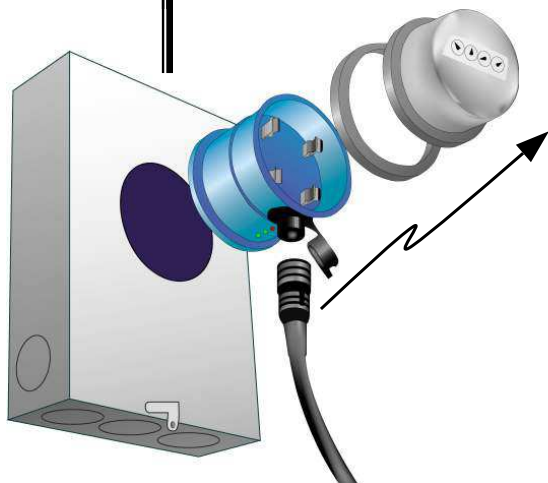

GenerLink

Generator Transfer Switch

- Safely separates your generator from the utility powerlines
- No subpanel necessary
- No re-wiring necessary
- Just plug in your generator. Connect the cord to your generator, and to your GenerLink unit. Then simply start your generator and turn on your home circuits that you want to run.
- Direct pricing program: You purchase directly from the manufacturer, saving approximately \$100. We install at no charge.

**Pricing based on Standard cable L14-30, 20' length OR L14-20, 20' Length. MA 24 Includes an *AWG 20' cord
(See illustrations and ordering information below)*

Generlok™ cable length and connection options are shown below. Please call out the version you need when placing your order.

L14-20 Locking

L14-30 Locking

L14-50 Straight

GenerLok Cord

GLC

Connector End:

- 1 - Locking L14-20 Amp
- 2 - Locking L14-30 Amp
- 3- Straight L14-50 Amp

Cord Length/Pricing: