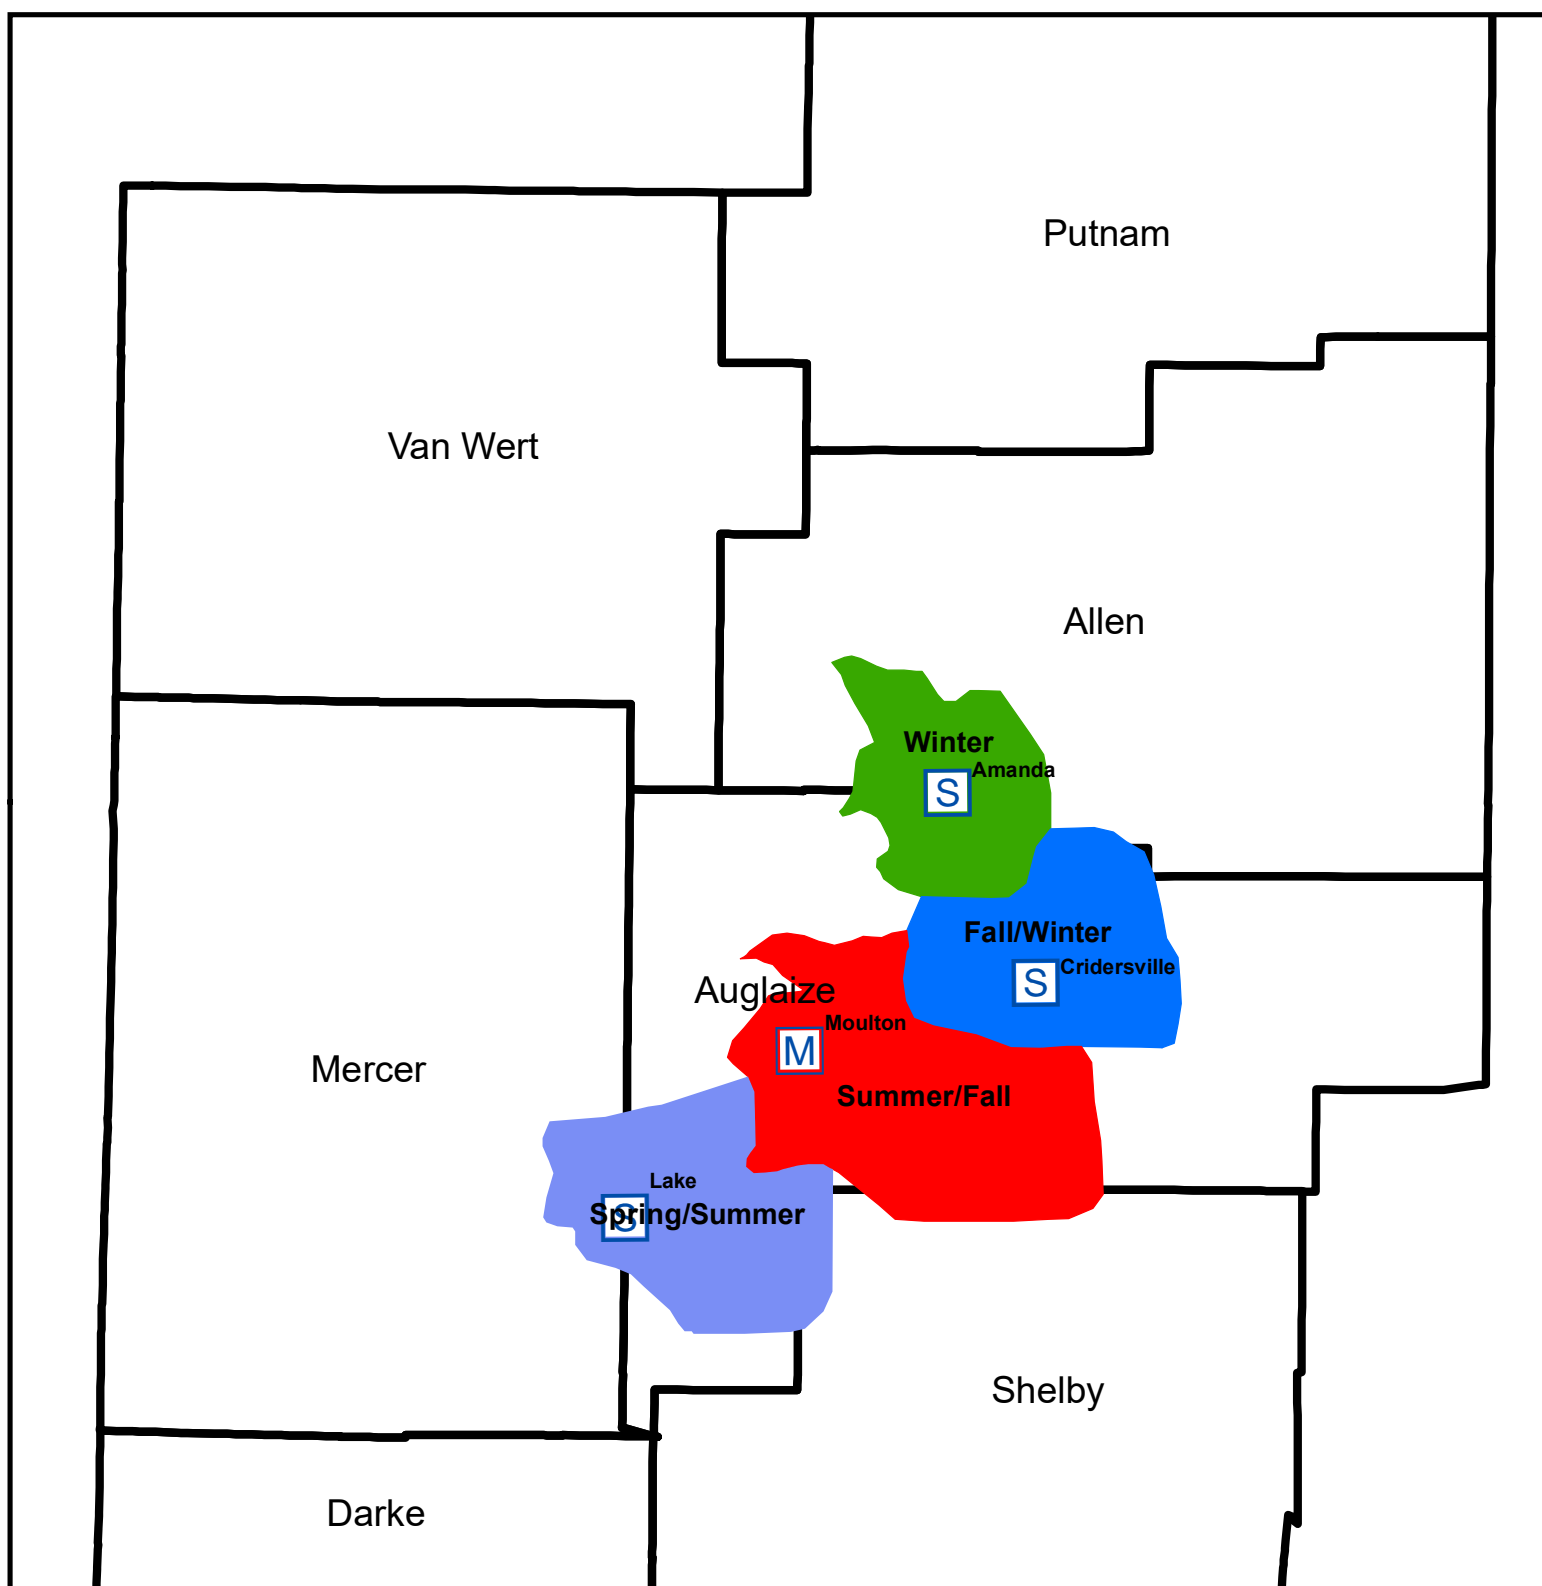

Planned Tree Trimming

Legend

Metering Point

Sub Station

Tree Trimming Spring\Summer 2021

Tree Trimming Summer\Fall 2021

Tree Trimming Fall\Winter 2021

Tree Trimming Winter 2021

gs_county